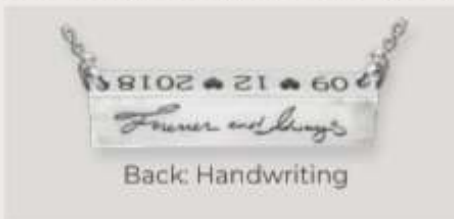

Buck Knife | 0327SS
Stainless Steel

Tie Clip
TIECLP | TIECLP-ROUND
Sterling Silver

ENGRAVED JEWELRY BAR PENDANTS

Logos, Insignias, Handwriting, Drawings and Letter Engraving.

Sterling Silver 14k Yellow Gold 14k White Gold 14k Rose Gold Platinum

HORIZONTAL BAR PENDANTS Necklace comes with a 16-20" adjustable chain.

Horizontal Bar Pendants with chamber can be engraved on top with a date or handwriting.

VERTICAL BAR PENDANTS

Vertical Bar Pendants with chamber can be engraved on both sides with a date or handwriting.