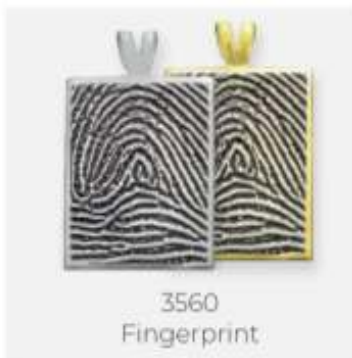

Jewelry photos are not actual size.

# CHOOSE FROM THESE PRINT, PH

Sterling Silver

14k Yellow Gold

14k White Gold

Choose your 1) Front Design 2) Style 3) Metal 4) Compartment/No Compartment 5) Back Option 6) Necklace 7) Birthstone Option

# PHOTO, GRAPHIC OR TEXT COMBINATIONS

14k Rose Gold  Platinum  Stainless Steel

Guitar Pick | 23.5 mm x 28.5 mm | Compartment Style Only  
\*Slide Bail for Necklace | Not Available in Stainless Steel

Comfort Charms | 22 mm x 18 mm | Sterling Silver Only