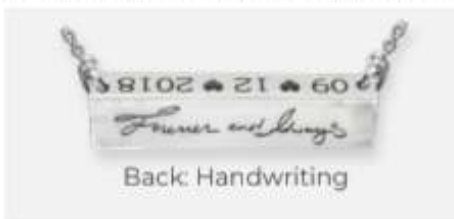

# ENGRAVED JEWELRY BAR PENDANTS

Logos, Insignias, Handwriting, Drawings and Letter Engraving.

Sterling Silver     14k Yellow Gold     14k White Gold     14k Rose Gold     Platinum

## HORIZONTAL BAR PENDANTS Necklace comes with a 16-20" adjustable chain.

Horizontal Bar Pendants with chamber can be engraved on top with a date or handwriting.