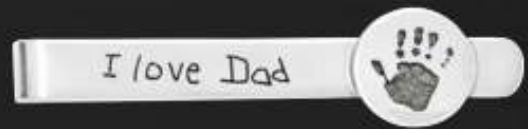

Tie Clip
TIECLP | TIECLP-ROUND
Sterling Silver