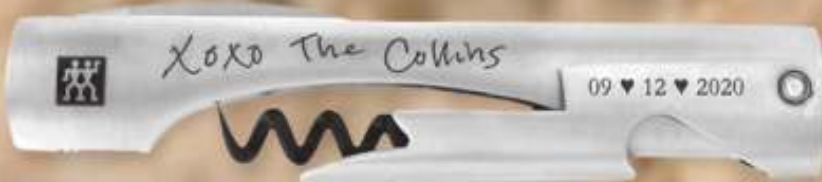

3203  
2 Fingerprints  
Yin Yang, Names + Date

3507  
Photo

3866  
Vertical Bar  
with Actual Handwriting

Zwilling J.A. Henckels 4 in 1 Wine or Beer Opener | ZJHWNO  
Micarta Handle

Cuff Links | PER-3891  
Available in Stainless Steel  
and Sterling Silver