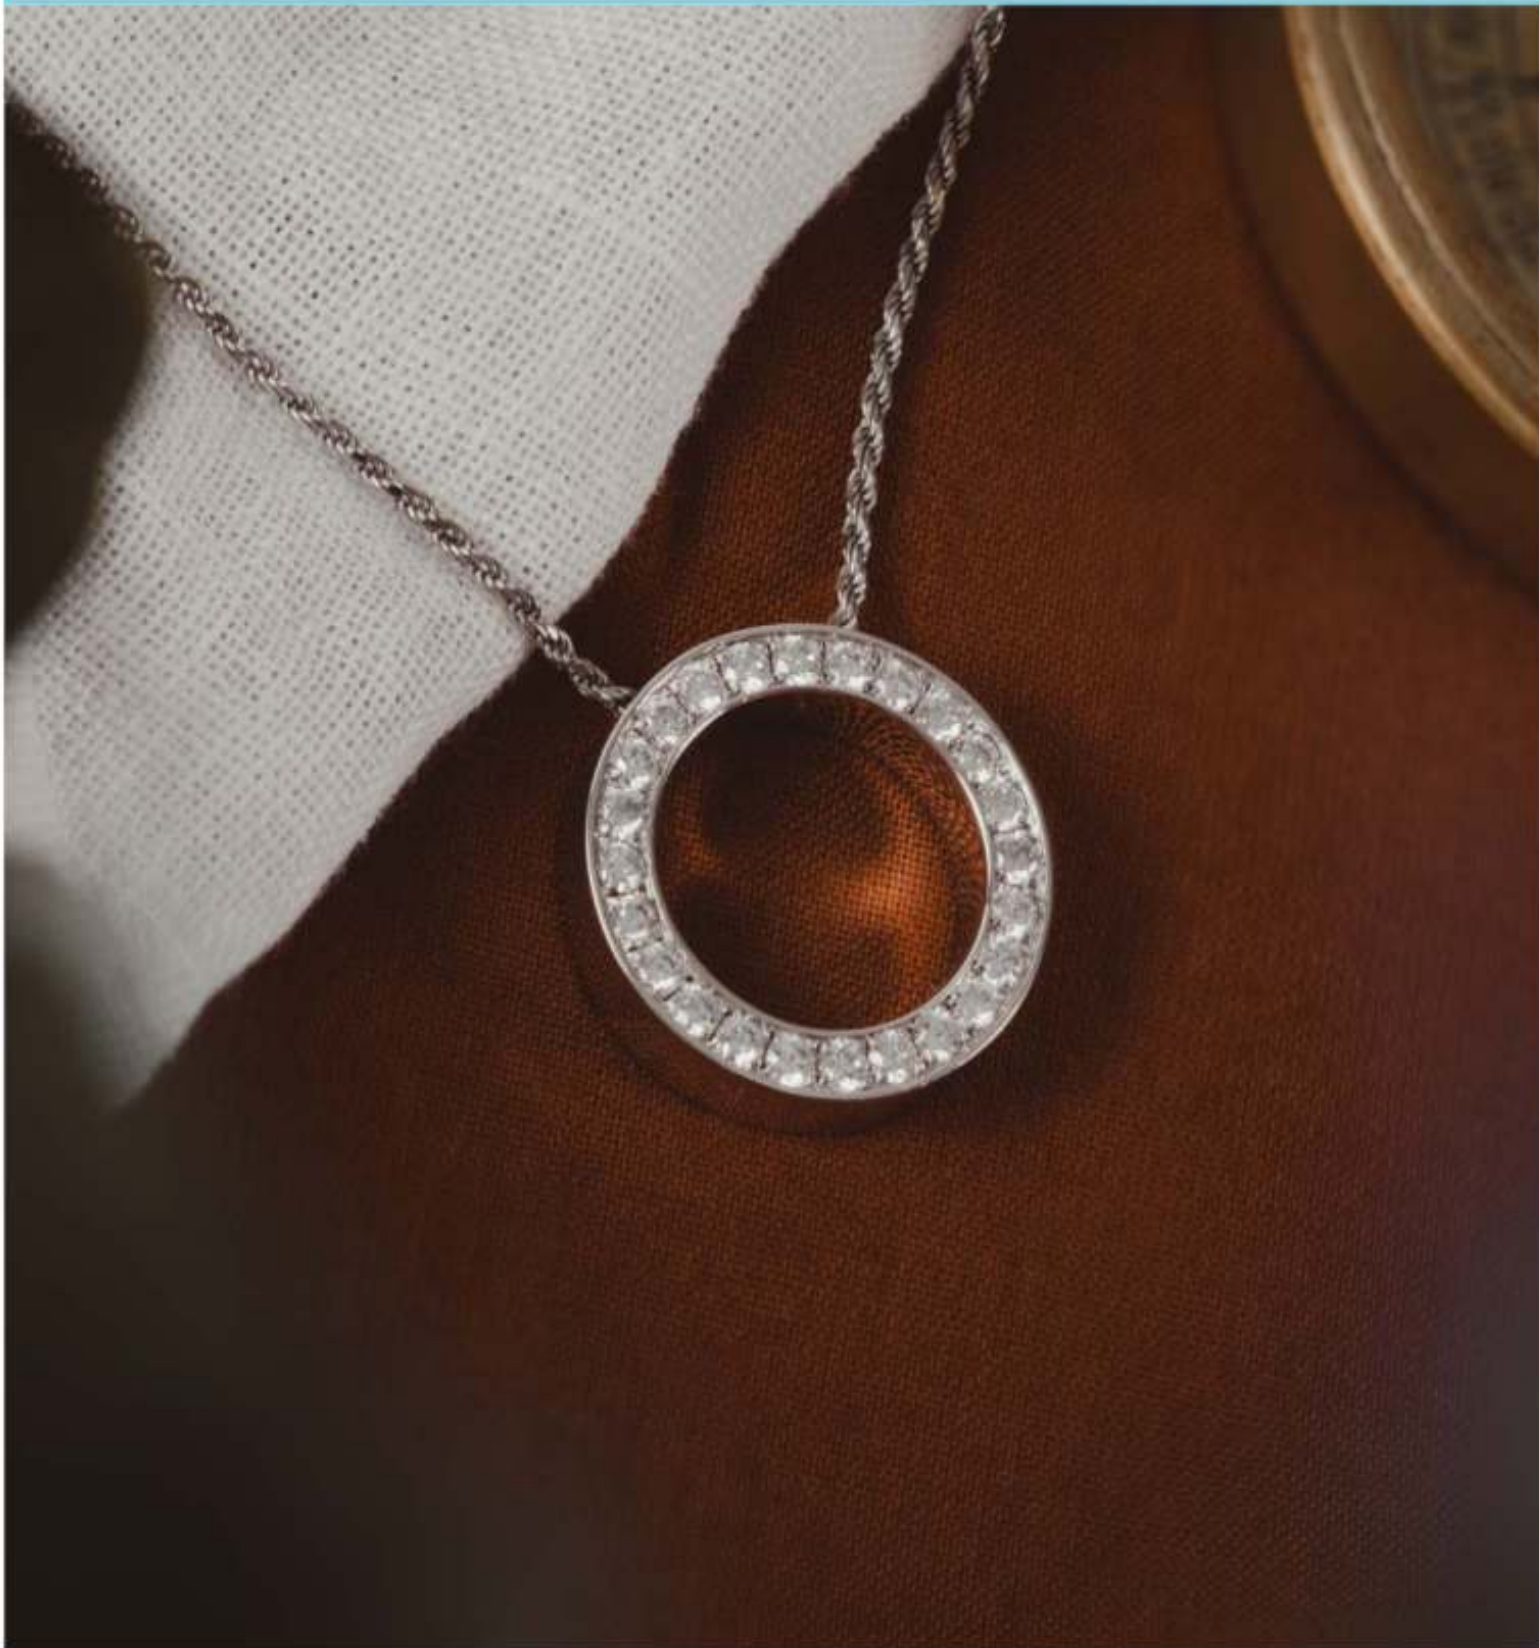

CREMATION JEWELRY