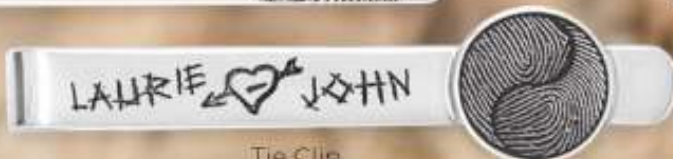

Money Clip | PER-MC
Available in Stainless Steel
and Sterling Silver

Tie Clip
TIECLP | TIECLP-ROUND
Sterling Silver