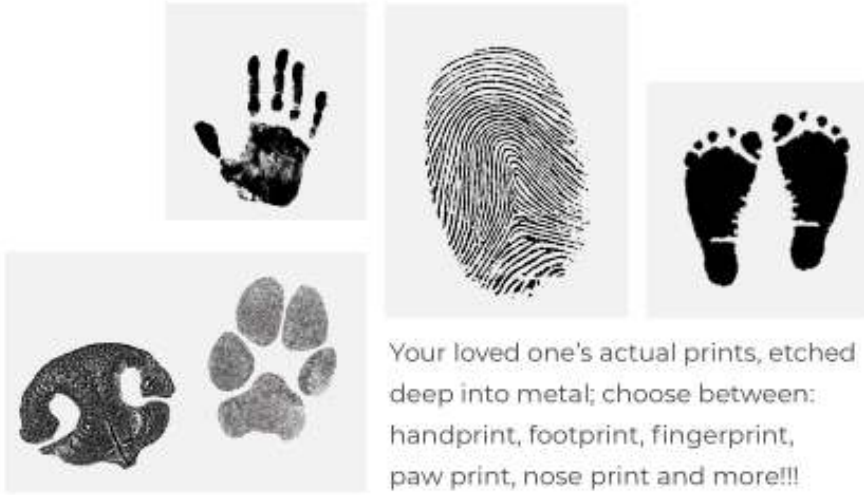

ACTUAL PRINTS